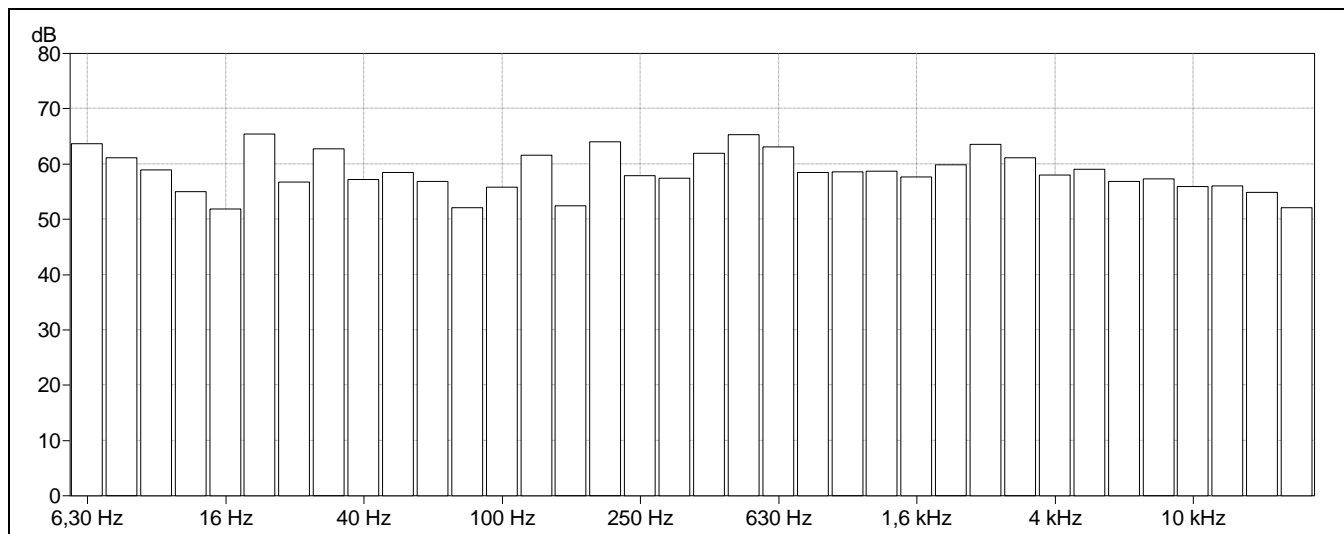

Norsonic AS

P.O.Box 24

N-3421 Lierskogen, Norway

Tel. +47 3285 8900, Fax +47 3285 2208

www.norsonic.com, info@norsonic.com

	Leq (dB)	LF(max) (dB)	LF(min) (dB)	LI(max) (dB)	LF,10,0% (dB)	LF,95,0% (dB)
A	72,0 dB	74,3 dB	61,9 dB	76,2 dB	73,4 dB	62,6 dB
Z	76,2 dB	79,6 dB	71,3 dB	88,3 dB	77,3 dB	73,2 dB
FRQ						
6,30 Hz	63,6 dB	71,2 dB	47,9 dB	82,9 dB	67,5 dB	55,2 dB
8 Hz	61,1 dB	69,0 dB	45,0 dB	81,5 dB	64,6 dB	52,3 dB
10 Hz	58,9 dB	69,8 dB	42,5 dB	74,5 dB	61,9 dB	49,7 dB
12,5 Hz	55,0 dB	62,6 dB	42,2 dB	66,3 dB	58,2 dB	47,5 dB
16 Hz	51,9 dB	58,1 dB	44,7 dB	59,8 dB	54,4 dB	47,3 dB
20 Hz	65,4 dB	68,2 dB	61,7 dB	69,1 dB	66,6 dB	63,4 dB
25 Hz	56,8 dB	63,9 dB	48,5 dB	65,3 dB	59,2 dB	52,0 dB
31,5 Hz	62,7 dB	68,5 dB	53,9 dB	70,0 dB	65,7 dB	57,5 dB
40 Hz	57,2 dB	63,8 dB	48,4 dB	65,3 dB	59,7 dB	52,4 dB
50 Hz	58,5 dB	64,0 dB	50,3 dB	66,2 dB	60,9 dB	54,3 dB
63 Hz	56,8 dB	61,9 dB	48,5 dB	64,1 dB	59,1 dB	52,5 dB
80 Hz	52,1 dB	62,3 dB	45,5 dB	64,7 dB	54,2 dB	48,3 dB
100 Hz	55,8 dB	62,8 dB	49,7 dB	64,6 dB	57,5 dB	52,8 dB
125 Hz	61,6 dB	68,8 dB	55,9 dB	71,1 dB	63,4 dB	58,5 dB
160 Hz	52,5 dB	62,6 dB	48,7 dB	64,1 dB	53,6 dB	50,3 dB
200 Hz	64,0 dB	69,1 dB	58,6 dB	71,5 dB	66,0 dB	60,8 dB
250 Hz	57,8 dB	65,9 dB	53,8 dB	67,7 dB	59,1 dB	55,6 dB
315 Hz	57,5 dB	65,1 dB	53,1 dB	67,2 dB	58,7 dB	55,3 dB
400 Hz	61,9 dB	69,1 dB	53,2 dB	72,9 dB	64,6 dB	55,6 dB
500 Hz	65,3 dB	68,9 dB	53,8 dB	71,6 dB	67,1 dB	56,2 dB
630 Hz	63,1 dB	66,9 dB	51,7 dB	69,2 dB	64,9 dB	53,6 dB
800 Hz	58,4 dB	62,2 dB	50,5 dB	63,9 dB	60,3 dB	52,8 dB
1 kHz	58,6 dB	63,7 dB	50,1 dB	66,8 dB	60,8 dB	51,7 dB
1,25 kHz	58,7 dB	66,3 dB	50,6 dB	69,2 dB	61,4 dB	51,8 dB
1,6 kHz	57,6 dB	63,1 dB	49,2 dB	65,4 dB	59,3 dB	50,8 dB
2 kHz	59,8 dB	63,5 dB	47,4 dB	65,6 dB	61,5 dB	48,4 dB
2,5 kHz	63,5 dB	68,8 dB	46,7 dB	71,6 dB	66,1 dB	47,5 dB
3,15 kHz	61,2 dB	64,9 dB	45,1 dB	67,5 dB	63,0 dB	46,2 dB
4 kHz	58,0 dB	61,5 dB	42,4 dB	63,7 dB	60,1 dB	43,6 dB

SORGEDIL

Specialista nell'isolamento acustico

Via V. Emanuele N°7

22060 Cabiato (CO)

Tel. 031.75.69.50 Fax. 0312281356

Cel. 339.13.69.788

P.IVA 03208620132

C.F. SRGVT79M15F205V

www.sorgedil.it

E-mail. sorgedil@gmail.com