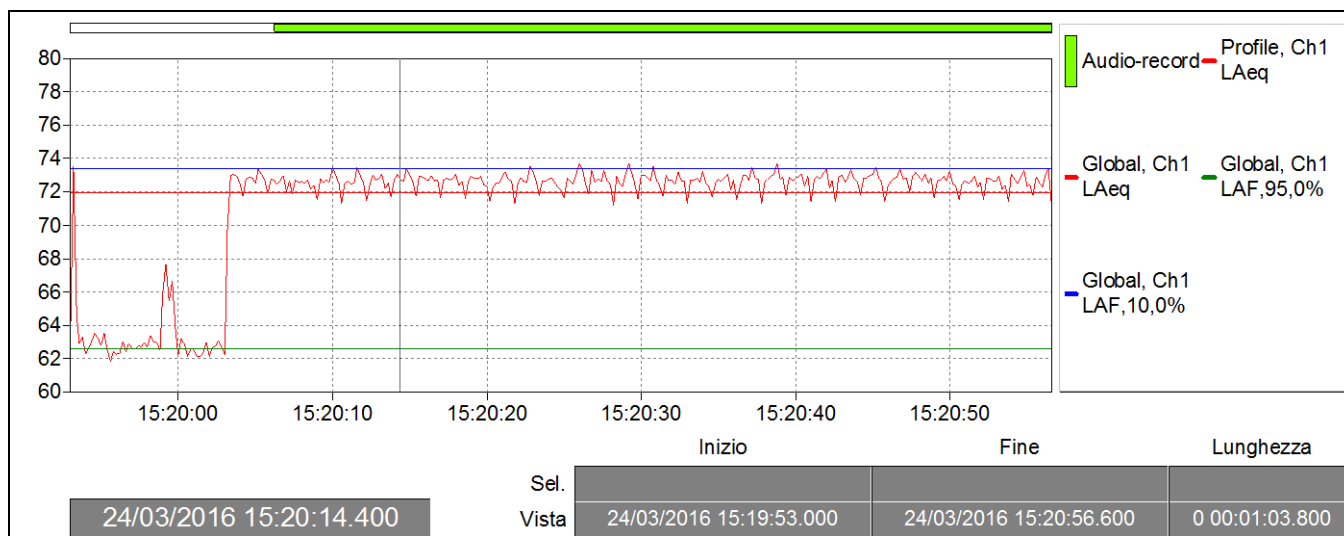

Norsonic AS

P.O.Box 24
N-3421 Lierskogen, Norway
Tel. +47 3285 8900, Fax +47 3285 2208
www.norsonic.com, info@norsonic.com

Customer:

M6 macchina a 4 bar con cabina

Microphone position:	Idem come prec.	Operator:	SORGEDIL		
Measurement title:	NOR140_FILE_160324_0006	Date:	24/03/2016 15:19:53		
Measurement duration:	0 00:01:03.000	Period length:	0 00:00:00.100	Filter bandwidth:	1/3-octave
Initial calibration level:		Instrument sensitivity:	-25,1 dB	End calibration level:	