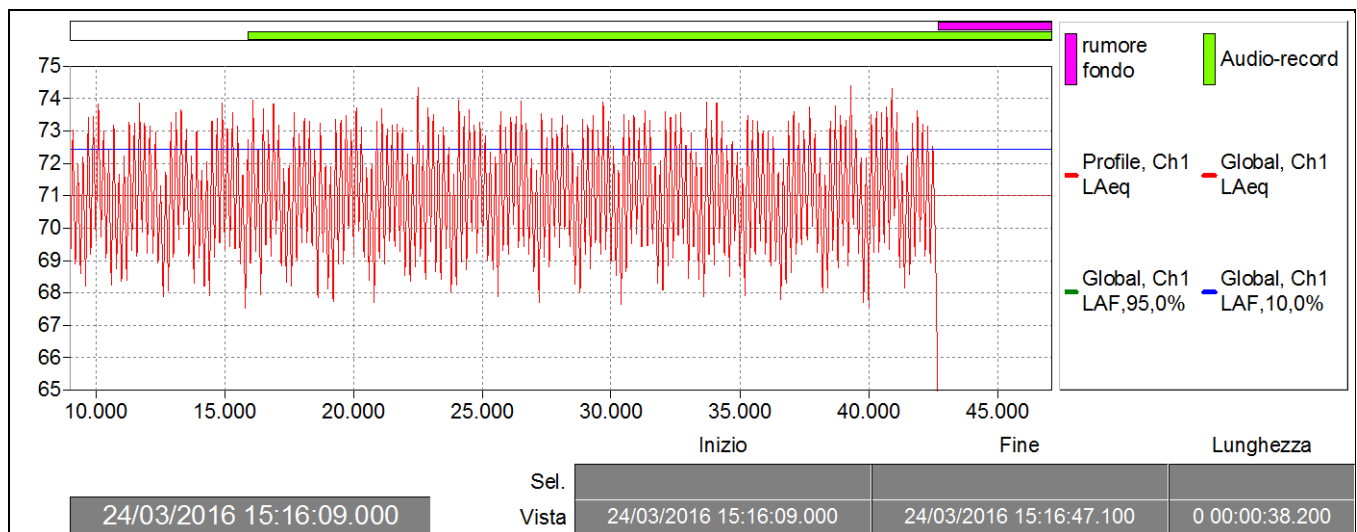

M3 macchina a 3 bar con cabina

<b>Microphone position:</b>	Idem come prec.	<b>Operator:</b>	SORGEDIL
<b>Measurement title:</b>	NOR140_FILE_160324_0004	<b>Date:</b>	24/03/2016 15:16:09
<b>Measurement duration:</b>	0 00:00:38.000	<b>Period length:</b>	0 00:00:00.100
<b>Initial calibration level:</b>		<b>Filter bandwidth:</b>	1/3-octave
		<b>End calibration level:</b>	