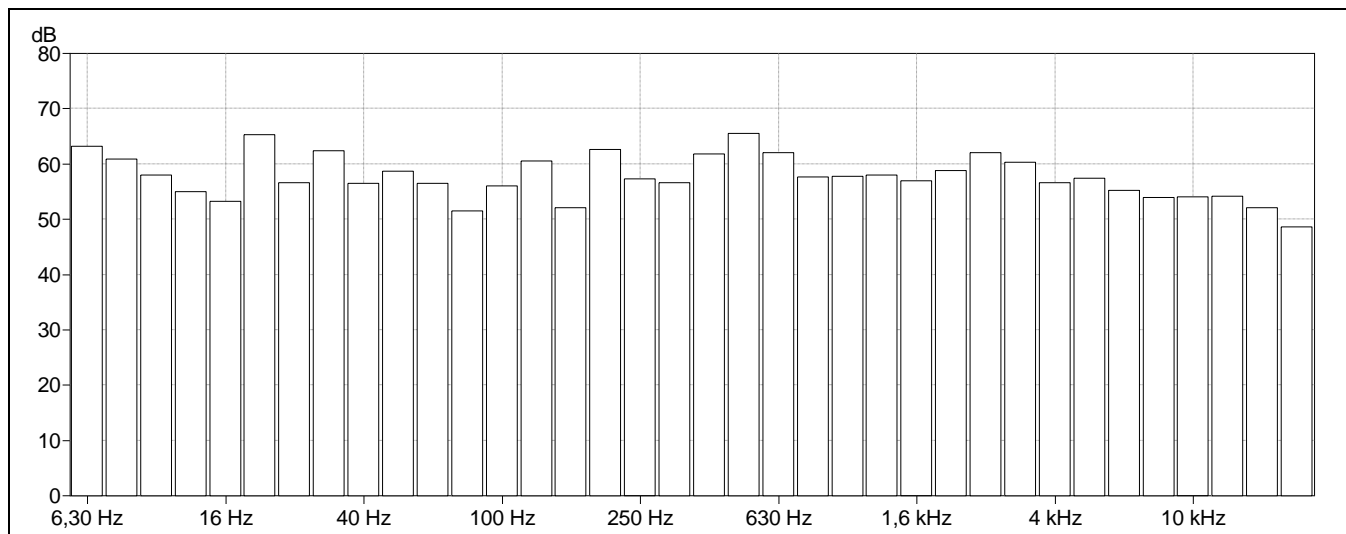

Norsonic AS

P.O.Box 24

N-3421 Lierskogen, Norway

Tel. +47 3285 8900, Fax +47 3285 2208

www.norsonic.com, info@norsonic.com

	Leq (dB)	LF(max) (dB)	LF(min) (dB)	LI(max) (dB)	LF,10,0% (dB)	LF,95,0% (dB)
A	71,0 dB	73,3 dB	61,9 dB	75,3 dB	72,4 dB	62,7 dB
Z	75,7 dB	80,2 dB	71,5 dB	82,5 dB	76,8 dB	73,4 dB
FRQ						
6,30 Hz	63,2 dB	69,8 dB	49,0 dB	71,0 dB	66,7 dB	54,3 dB
8 Hz	60,9 dB	66,8 dB	47,1 dB	68,1 dB	64,3 dB	53,0 dB
10 Hz	58,1 dB	64,6 dB	43,3 dB	66,1 dB	61,1 dB	50,0 dB
12,5 Hz	54,9 dB	62,0 dB	41,4 dB	63,5 dB	58,2 dB	46,4 dB
16 Hz	53,3 dB	62,7 dB	44,2 dB	64,7 dB	56,1 dB	47,1 dB
20 Hz	65,3 dB	68,2 dB	61,7 dB	69,0 dB	66,6 dB	63,2 dB
25 Hz	56,6 dB	62,7 dB	48,1 dB	64,3 dB	58,9 dB	52,1 dB
31,5 Hz	62,5 dB	67,7 dB	49,9 dB	69,1 dB	65,2 dB	55,8 dB
40 Hz	56,5 dB	61,9 dB	48,0 dB	63,8 dB	58,9 dB	51,8 dB
50 Hz	58,7 dB	64,2 dB	51,9 dB	65,3 dB	61,0 dB	54,3 dB
63 Hz	56,5 dB	63,3 dB	47,8 dB	65,3 dB	59,2 dB	52,1 dB
80 Hz	51,5 dB	57,0 dB	45,3 dB	59,2 dB	53,6 dB	48,1 dB
100 Hz	56,1 dB	60,3 dB	50,6 dB	62,7 dB	57,8 dB	52,6 dB
125 Hz	60,5 dB	64,9 dB	53,7 dB	67,1 dB	62,6 dB	57,3 dB
160 Hz	52,0 dB	55,7 dB	48,4 dB	57,6 dB	53,4 dB	50,1 dB
200 Hz	62,7 dB	69,2 dB	56,9 dB	70,7 dB	65,0 dB	58,8 dB
250 Hz	57,3 dB	62,7 dB	53,9 dB	64,7 dB	58,4 dB	55,2 dB
315 Hz	56,7 dB	61,2 dB	53,0 dB	62,8 dB	58,0 dB	54,6 dB
400 Hz	61,8 dB	67,8 dB	52,5 dB	71,4 dB	64,1 dB	55,0 dB
500 Hz	65,6 dB	69,4 dB	54,0 dB	71,6 dB	67,3 dB	56,4 dB
630 Hz	62,0 dB	66,7 dB	52,8 dB	69,4 dB	63,8 dB	54,0 dB
800 Hz	57,7 dB	61,6 dB	51,3 dB	63,7 dB	59,2 dB	52,9 dB
1 kHz	57,8 dB	62,5 dB	50,3 dB	64,2 dB	60,0 dB	52,2 dB
1,25 kHz	58,1 dB	61,5 dB	50,4 dB	65,1 dB	59,9 dB	51,7 dB
1,6 kHz	56,9 dB	59,9 dB	49,7 dB	63,4 dB	58,6 dB	50,9 dB
2 kHz	58,8 dB	62,6 dB	47,1 dB	64,7 dB	60,7 dB	48,4 dB
2,5 kHz	62,1 dB	66,4 dB	46,7 dB	69,5 dB	63,8 dB	47,9 dB
3,15 kHz	60,3 dB	63,8 dB	45,5 dB	66,4 dB	62,2 dB	46,4 dB
4 kHz	56,6 dB	60,4 dB	43,1 dB	62,5 dB	58,5 dB	43,9 dB

SORGEDIL

Specialista nell'isolamento acustico

Via V. Emanuele N°7

22060 Cabiato (CO)

Tel. 031.75.69.50 Fax. 0312281356

Cel. 339.13.69.788

P.IVA 03208620132

C.F. SRGVT79M15F205V

www.sorgedil.it

E-mail. sorgedil@gmail.com