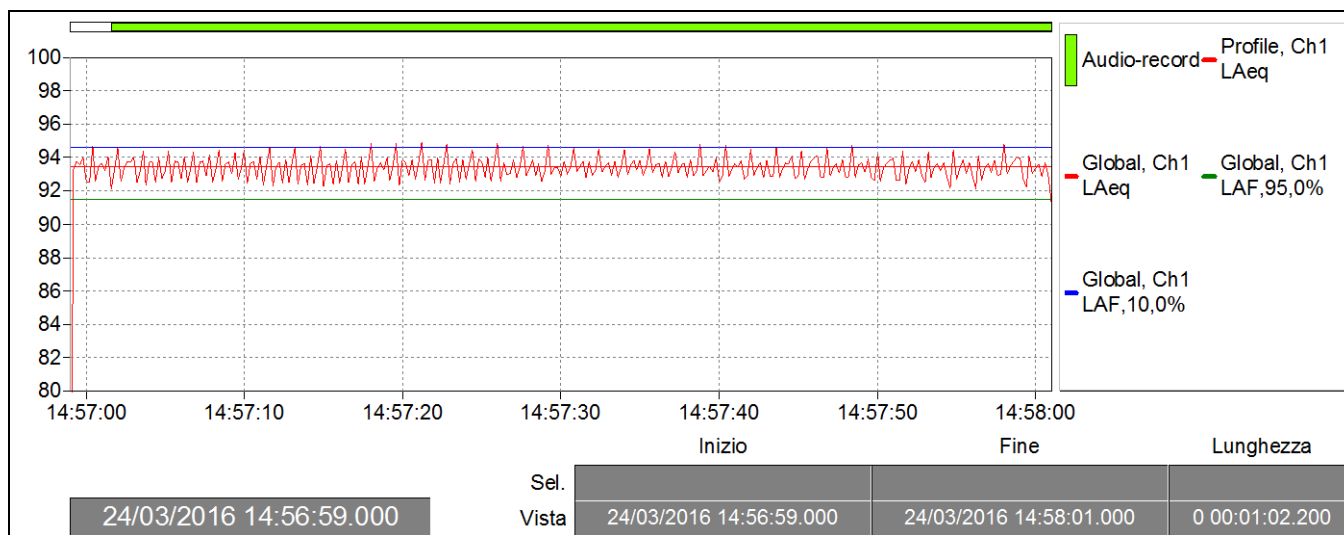

Specialista nell'isolamento acustico

Via V. Emanuele N°7
22060 Cabiata (CO)
Tel. 031.75.69.50 Fax. 0312281356
Cel. 339.13.69.788
P.IVA 03208620132
C.F. SRGVTR79M15F205V
www.sorgedil.it
E-mail. sorgedil@gmail.com