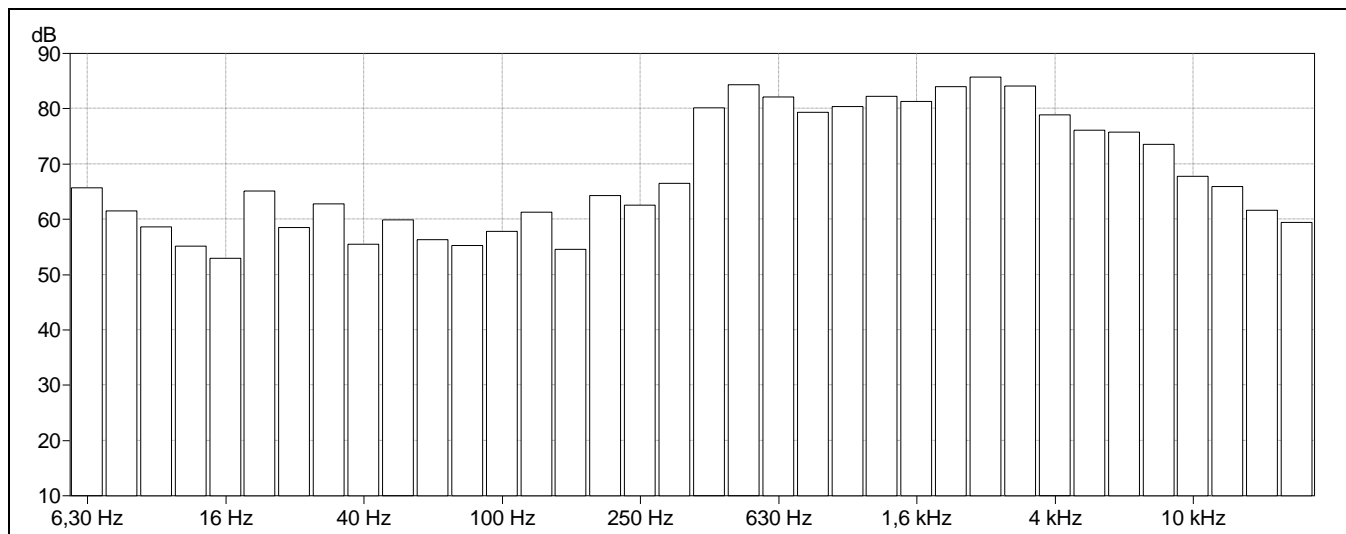

Norsonic AS

P.O.Box 24

N-3421 Lierskogen, Norway

Tel. +47 3285 8900, Fax +47 3285 2208

www.norsonic.com, info@norsonic.com

	Leq (dB)	LF(max) (dB)	LF(min) (dB)	LI(max) (dB)	LF,10,0% (dB)	LF,95,0% (dB)
A	93,4 dB	95,6 dB	62,8 dB	98,5 dB	94,6 dB	91,5 dB
Z	93,3 dB	95,5 dB	71,3 dB	98,0 dB	94,5 dB	91,5 dB
FRQ						
6,30 Hz	65,7 dB	75,4 dB	47,9 dB	76,6 dB	69,3 dB	53,9 dB
8 Hz	61,5 dB	69,0 dB	45,6 dB	70,3 dB	64,7 dB	52,4 dB
10 Hz	58,6 dB	66,3 dB	43,6 dB	67,7 dB	61,8 dB	49,6 dB
12,5 Hz	55,1 dB	61,8 dB	43,0 dB	63,2 dB	58,2 dB	48,0 dB
16 Hz	53,0 dB	60,0 dB	43,4 dB	61,3 dB	56,1 dB	47,0 dB
20 Hz	65,1 dB	68,5 dB	60,9 dB	69,5 dB	66,5 dB	62,6 dB
25 Hz	58,5 dB	63,6 dB	50,7 dB	65,7 dB	60,7 dB	53,8 dB
31,5 Hz	62,8 dB	68,7 dB	54,3 dB	70,3 dB	65,4 dB	57,5 dB
40 Hz	55,4 dB	61,2 dB	48,4 dB	63,0 dB	57,8 dB	51,3 dB
50 Hz	59,9 dB	67,1 dB	51,6 dB	68,5 dB	62,5 dB	55,2 dB
63 Hz	56,3 dB	63,4 dB	48,3 dB	65,4 dB	58,9 dB	51,5 dB
80 Hz	55,3 dB	60,7 dB	46,5 dB	63,5 dB	57,4 dB	51,5 dB
100 Hz	57,8 dB	62,8 dB	51,6 dB	65,8 dB	59,4 dB	55,4 dB
125 Hz	61,3 dB	65,9 dB	55,0 dB	68,4 dB	63,1 dB	58,4 dB
160 Hz	54,5 dB	58,3 dB	49,5 dB	61,0 dB	56,0 dB	52,3 dB
200 Hz	64,3 dB	69,1 dB	57,9 dB	71,5 dB	66,4 dB	61,1 dB
250 Hz	62,6 dB	66,9 dB	56,6 dB	69,4 dB	64,3 dB	59,7 dB
315 Hz	66,5 dB	71,1 dB	54,5 dB	73,7 dB	68,3 dB	63,9 dB
400 Hz	80,1 dB	87,2 dB	56,2 dB	91,4 dB	82,3 dB	76,6 dB
500 Hz	84,4 dB	87,6 dB	56,7 dB	90,2 dB	86,0 dB	81,8 dB
630 Hz	82,1 dB	87,4 dB	54,4 dB	91,3 dB	84,5 dB	79,0 dB
800 Hz	79,4 dB	83,3 dB	52,1 dB	87,0 dB	81,2 dB	76,7 dB
1 kHz	80,4 dB	83,9 dB	51,4 dB	86,9 dB	82,0 dB	77,6 dB
1,25 kHz	82,2 dB	86,6 dB	51,9 dB	90,4 dB	84,1 dB	79,7 dB
1,6 kHz	81,4 dB	84,2 dB	50,6 dB	87,1 dB	83,0 dB	78,7 dB
2 kHz	84,0 dB	88,1 dB	48,4 dB	91,6 dB	85,9 dB	81,6 dB
2,5 kHz	85,7 dB	89,2 dB	47,4 dB	92,7 dB	87,4 dB	83,2 dB
3,15 kHz	84,1 dB	87,2 dB	46,3 dB	90,6 dB	85,5 dB	82,2 dB
4 kHz	78,8 dB	81,5 dB	43,5 dB	83,8 dB	80,4 dB	76,6 dB

SORGEDIL

Specialista nell'isolamento acustico

Via V. Emanuele N°7

22060 Cabiato (CO)

Tel. 031.75.69.50 Fax. 0312281356

Cel. 339.13.69.788

P.IVA 03208620132

C.F. SRGVTR79M15F205V

www.sorgedil.it

E-mail. sorgedil@gmail.com