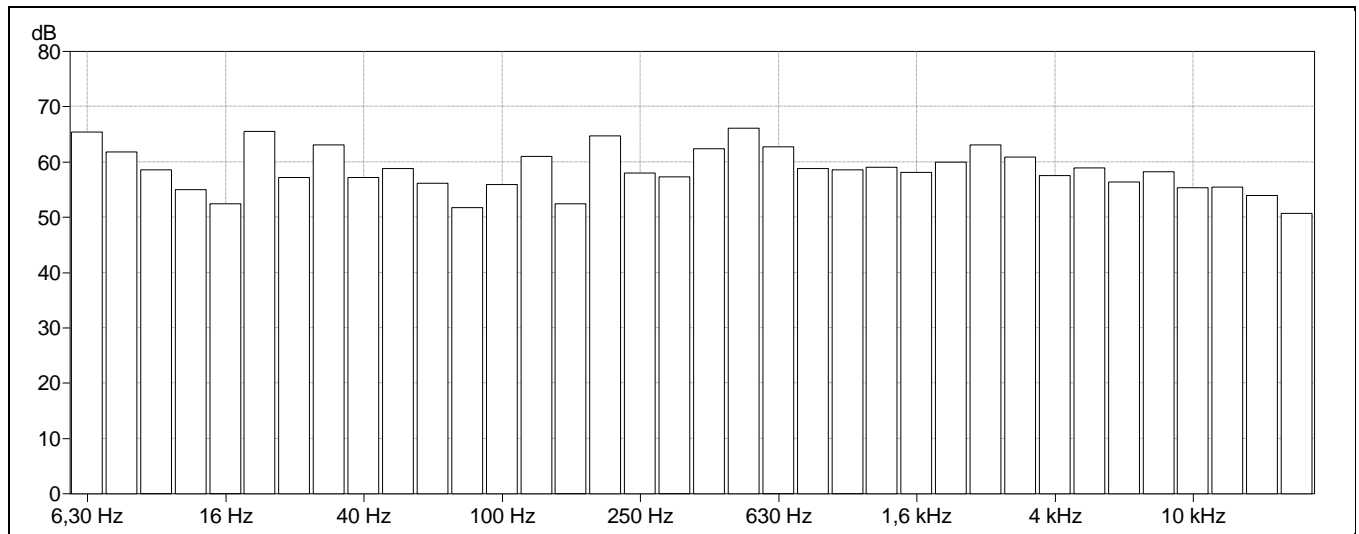

Norsonic AS

P.O.Box 24

N-3421 Lierskogen, Norway

Tel. +47 3285 8900, Fax +47 3285 2208

www.norsonic.com, info@norsonic.com

	Leq (dB)	LF(max) (dB)	LF(min) (dB)	LI(max) (dB)	LF,10,0% (dB)	LF,95,0% (dB)
A	72,0 dB	74,8 dB	69,4 dB	76,1 dB	72,7 dB	71,2 dB
Z	77,2 dB	87,3 dB	73,9 dB	89,0 dB	78,3 dB	75,3 dB
FRQ						
6,30 Hz	65,4 dB	74,8 dB	46,4 dB	76,0 dB	69,0 dB	53,9 dB
8 Hz	61,8 dB	71,7 dB	46,2 dB	73,0 dB	65,6 dB	51,8 dB
10 Hz	58,6 dB	69,0 dB	40,9 dB	70,1 dB	61,7 dB	50,3 dB
12,5 Hz	55,0 dB	63,0 dB	44,0 dB	64,0 dB	58,3 dB	47,8 dB
16 Hz	52,5 dB	60,5 dB	43,3 dB	62,7 dB	55,3 dB	47,1 dB
20 Hz	65,5 dB	68,9 dB	61,2 dB	69,9 dB	66,9 dB	63,4 dB
25 Hz	57,2 dB	62,8 dB	50,1 dB	64,8 dB	59,7 dB	52,6 dB
31,5 Hz	63,1 dB	70,4 dB	52,6 dB	71,6 dB	65,6 dB	57,6 dB
40 Hz	57,1 dB	65,2 dB	47,8 dB	67,0 dB	59,6 dB	52,2 dB
50 Hz	58,8 dB	65,6 dB	50,1 dB	66,7 dB	61,0 dB	54,3 dB
63 Hz	56,1 dB	61,6 dB	49,1 dB	64,1 dB	58,3 dB	52,3 dB
80 Hz	51,7 dB	56,4 dB	45,0 dB	58,7 dB	53,9 dB	48,2 dB
100 Hz	56,0 dB	61,0 dB	49,6 dB	62,8 dB	57,7 dB	53,0 dB
125 Hz	61,0 dB	65,6 dB	54,8 dB	68,2 dB	62,7 dB	58,1 dB
160 Hz	52,5 dB	55,9 dB	49,2 dB	58,3 dB	53,7 dB	50,7 dB
200 Hz	64,7 dB	71,0 dB	57,5 dB	72,0 dB	66,8 dB	61,1 dB
250 Hz	58,1 dB	61,5 dB	54,3 dB	64,0 dB	59,2 dB	56,3 dB
315 Hz	57,3 dB	62,2 dB	52,9 dB	65,0 dB	58,6 dB	55,3 dB
400 Hz	62,4 dB	68,1 dB	57,6 dB	71,3 dB	64,6 dB	59,9 dB
500 Hz	66,1 dB	69,7 dB	62,0 dB	72,6 dB	67,5 dB	63,7 dB
630 Hz	62,8 dB	66,1 dB	58,7 dB	69,1 dB	64,2 dB	60,3 dB
800 Hz	58,8 dB	61,5 dB	55,2 dB	63,6 dB	60,0 dB	57,0 dB
1 kHz	58,5 dB	64,0 dB	54,5 dB	66,4 dB	60,4 dB	56,1 dB
1,25 kHz	59,0 dB	63,4 dB	55,5 dB	65,7 dB	60,9 dB	57,3 dB
1,6 kHz	58,1 dB	64,4 dB	55,0 dB	66,2 dB	59,2 dB	56,7 dB
2 kHz	60,0 dB	67,0 dB	56,5 dB	69,7 dB	61,0 dB	58,6 dB
2,5 kHz	63,1 dB	67,5 dB	59,2 dB	70,3 dB	64,8 dB	61,7 dB
3,15 kHz	61,0 dB	64,5 dB	57,7 dB	67,3 dB	61,9 dB	59,7 dB
4 kHz	57,6 dB	62,0 dB	53,9 dB	63,7 dB	59,0 dB	55,7 dB

Specialista nell'isolamento acustico

Via V. Emanuele N°7

22060 Cabiato (CO)

Tel. 031.75.69.50 Fax. 0312281356

Cel. 339.13.69.788

P.IVA 03208620132

C.F. SRGVT79M15F205V

www.sorgedil.it

E-mail. sorgedil@gmail.com