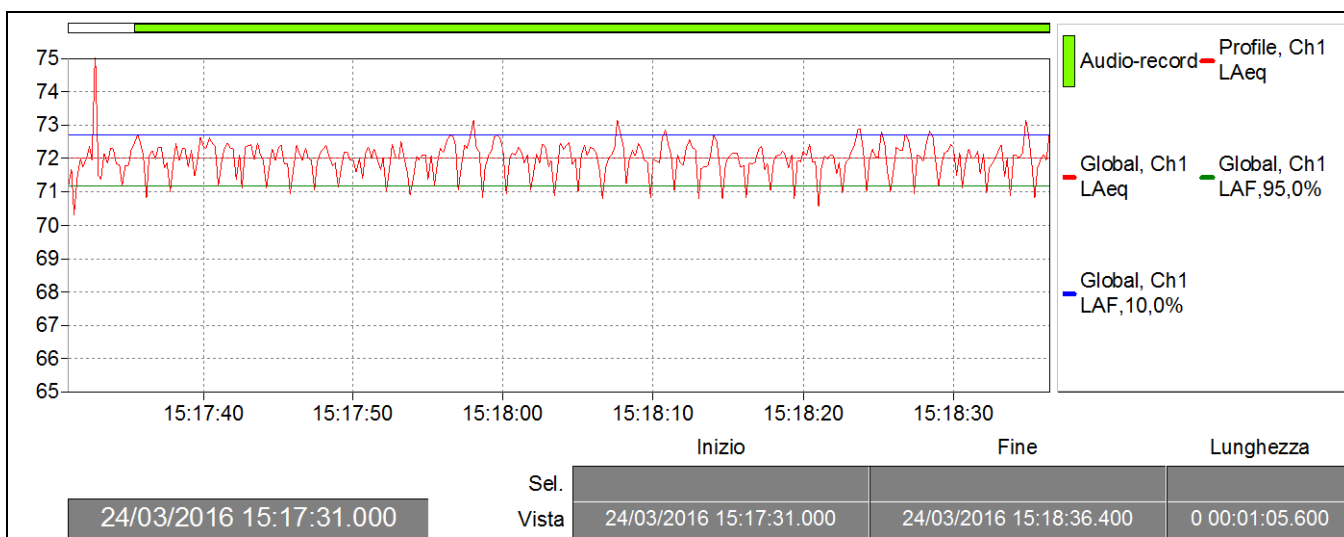

Norsonic AS

P.O.Box 24
N-3421 Lierskogen, Norway
Tel. +47 3285 8900, Fax +47 3285 2208
www.norsonic.com, info@norsonic.com

Customer:

M5 macchina a 3 bar con cabina (come M4)

Microphone position:	Idem come prec.	Operator:	SORGEDIL		
Measurement title:	NOR140_FILE_160324_0005	Date:	24/03/2016 15:17:31		
Measurement duration:	0 00:01:05.000	Period length:	0 00:00:00.100	Filter bandwidth:	1/3-octave
Initial calibration level:		Instrument sensitivity:	-25,1 dB	End calibration level:	